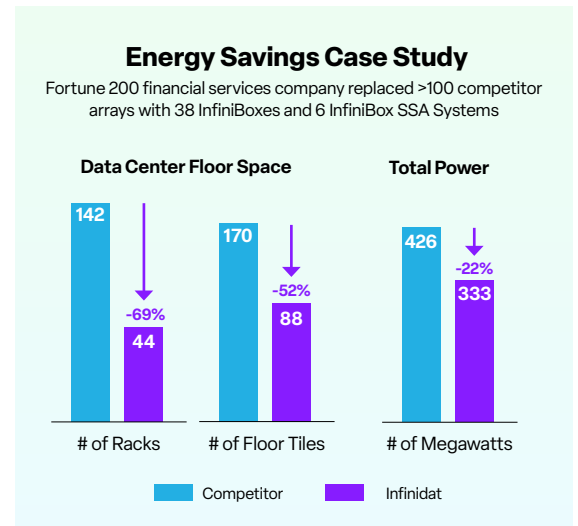

Unified Storage Platform

InfiniBox SSA G4 is a unified data platform providing block connectivity over numerous protocols and tightly integrated high-speed file protocols such as NFS and SMB. This enables you to choose your workload environment without concern about file vs. block performance.

World-class Data Services

Patented InfiniRAID technology ensures data integrity and availability. Data-at-rest encryption ensures your data is safe, down to the individual device level. Best-in-class replication provides multi-site asynchronous replication with an RPO of as little as 4 seconds and synchronous and fully active-active capabilities that give the best options to ensure business continuity and seamless migrations of your Infinidat storage solutions.

Automated Intelligence Layer

InfiniOps™ technologies make InfiniBox SSA G4 incredibly easy to use and manage. Machine learning and cloud-based AI enhance the InfiniBox SSA G4 with autonomous and automated capabilities that take the guesswork and cost out of many complicated storage functions. The result is reduced management costs and savings of up to 51% in management time, removing a significant portion of overhead and time to value, for other critical IT tasks, and helping to reduce the IT skills gap challenge.⁵